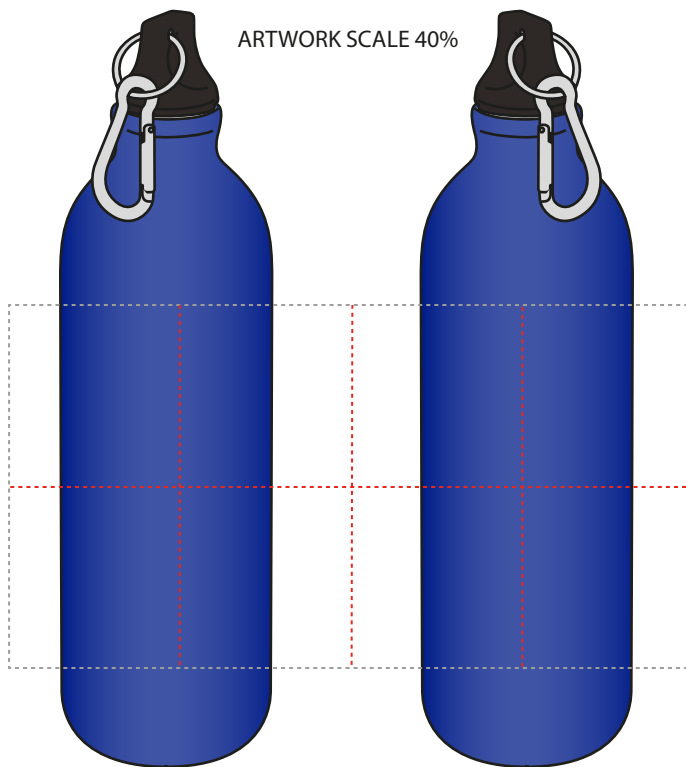

Artwork Approval

Your Ref:
Our Ref:

Quantity:
Version:

Product Code: MG0113
Product Colour: blue

PRODUCT NOTES:

We stock this item in the following colours

The dashed line is to demonstrate print area and will not appear on your printed item

PANTONE REFERENCE(S)

Full Colour Printing

PRINTING CONCERNS:

PRINT LAYOUT

- LOGOS WILL BE DIRECTLY OPPOSITE
- LOGOS WILL NOT BE DIRECTLY OPPOSITE

Please check the following are correct

QUANTITY CORRECT PRODUCT and PRODUCT COLOUR PRINT SIZE and POSITION PRINT COLOUR SPELLING, PHONE NUMBERS, EMAILS and WEBSITES